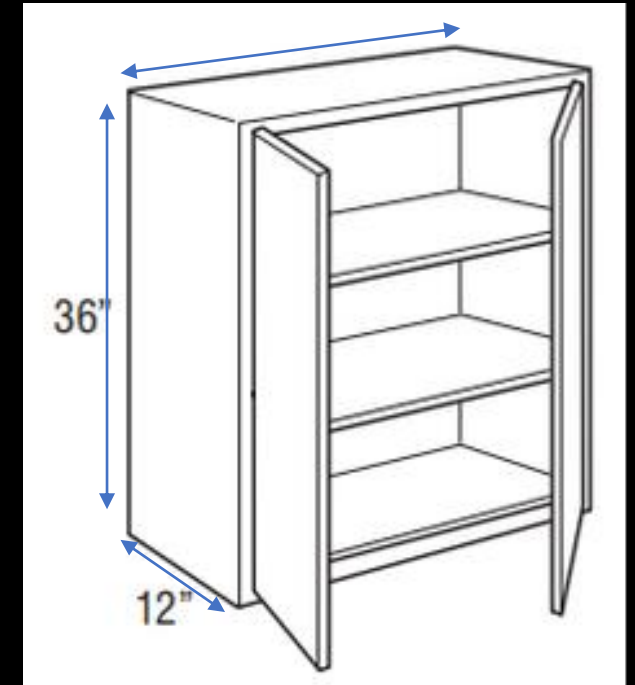

- W0936- Width 9", Height 36", Depth 12"
- W1236- Width 12", Height 36", Depth 12"
- W1536- Width 15", Height 36", Depth 12"
- W1836- Width 18", Height 36", Depth 12"
- W2136- Width 21", Height 36", Depth 12"

- W2436-Width 24", Height 36", Depth 12"
- W2736-Width 27", Height 36", Depth 12"
- W3036-Width 30", Height 36", Depth 12"
- W3336-Width 33", Height 36", Depth 12"
- W3636-Width 36", Height 36", Depth 12"
- W3936-Width 39", Height 36", Depth 12"
- W4236-Width 42", Height 36", Depth 12"