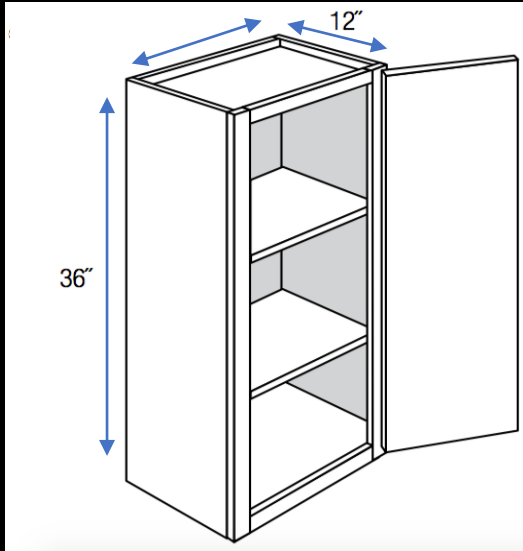

Wall Cabinets