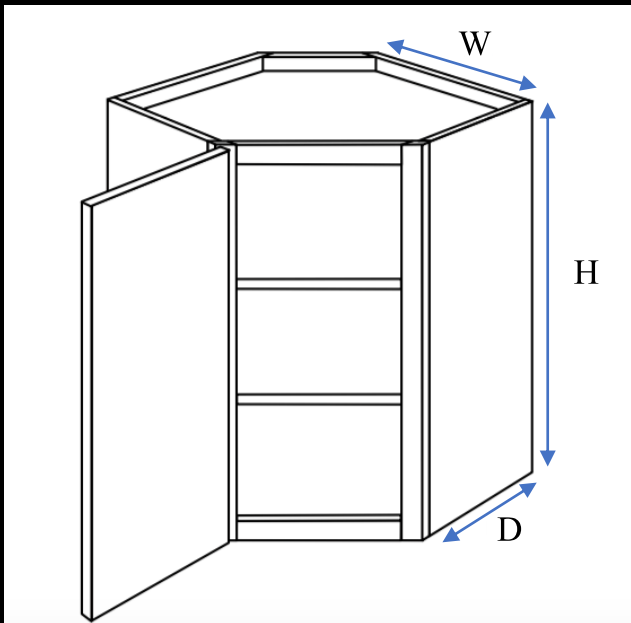

For Glass Door

- W1542MI- Width 15", Height 42", Depth 12" (matching finished interior/ 1 Door )
- W1842MI- Width 18", Height 42", Depth 12" (matching finished interior/1 Door)
- W3042MI- Width 30", Height 42", Depth 12" (matching finished interior/ 2 Doors)
- W3642MI- Width 36", Height 42", Depth 12" (matching finished interior/ 2 Doors)

- WDC2430- Width 24", Height 30", Depth 12"
- WDC2436- Width 24", Height 36", Depth 12"
- WDC2442- Width 24", Height 42", Depth 12"
- WDC273615- Width 27", Height 36, Depth 15"
- WDC274215- Width 27", Height 42", Depth 15"

For glass doors

- ❖ WDC2430MI- Width 24", Height 30", Depth 12" (matching interiors)
- ❖ WDC2436MI- Width 24", Height 36", Depth 12" (matching interiors)
- ❖ WDC2442MI- Width 24", Height 42", Depth 12" (matching interiors)
- ❖ WDC273615MI- Width 27", Height 36, Depth 15" (matching interiors)
- ❖ WDC274215MI- Width 27", Height 42", Depth 15" (matching interiors)