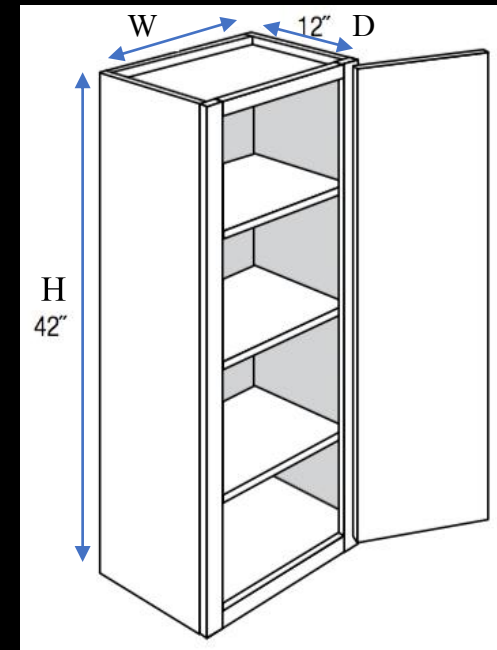

For glass doors

- W1530MI- Width 15", Height 30", Depth 12" (Matching Finished Interior)
- W1830MI- Width 15", Height 30", Depth 12" (Matching Finished Interior)
- W3030MI- Width 15", Height 30", Depth 12" (Matching Finished Interior/ 2 doors)
- W3630MI- Width 15", Height 30", Depth 12" (Matching Finished Interior/ 2 doors)

- W2436-Width 24", Height 36", Depth 12"
- W2736-Width 27", Height 36", Depth 12"
- W3036-Width 30", Height 36", Depth 12"
- W3336-Width 33", Height 36", Depth 12"
- W3636-Width 36", Height 36", Depth 12"
- W3936-Width 39", Height 36", Depth 12"
- W4236-Width 42", Height 36", Depth 12"

# Wall Cabinets

- W1536MI- Width 15", Height 36", Depth 12" (matching finished interior)
- W1836MI- Width 18", Height 36", Depth 12" (matching finished interior)
- W3036MI- Width 30", Height 36", Depth 12" (matching finished interior/ 2 doors)
- W3636MI- Width 36", Height 36", Depth 12" (matching finished interior/ 2 doors)

- W0942- Width 9", Height 42", Depth 12"
- W1242- Width 12", Height 42" Depth 12"
- W1542- Width 15", Height 42", Depth 12"
- W1842- Width 18", Height 42", Depth 12"
- W2142- Width 21", Height 42", Depth 12"